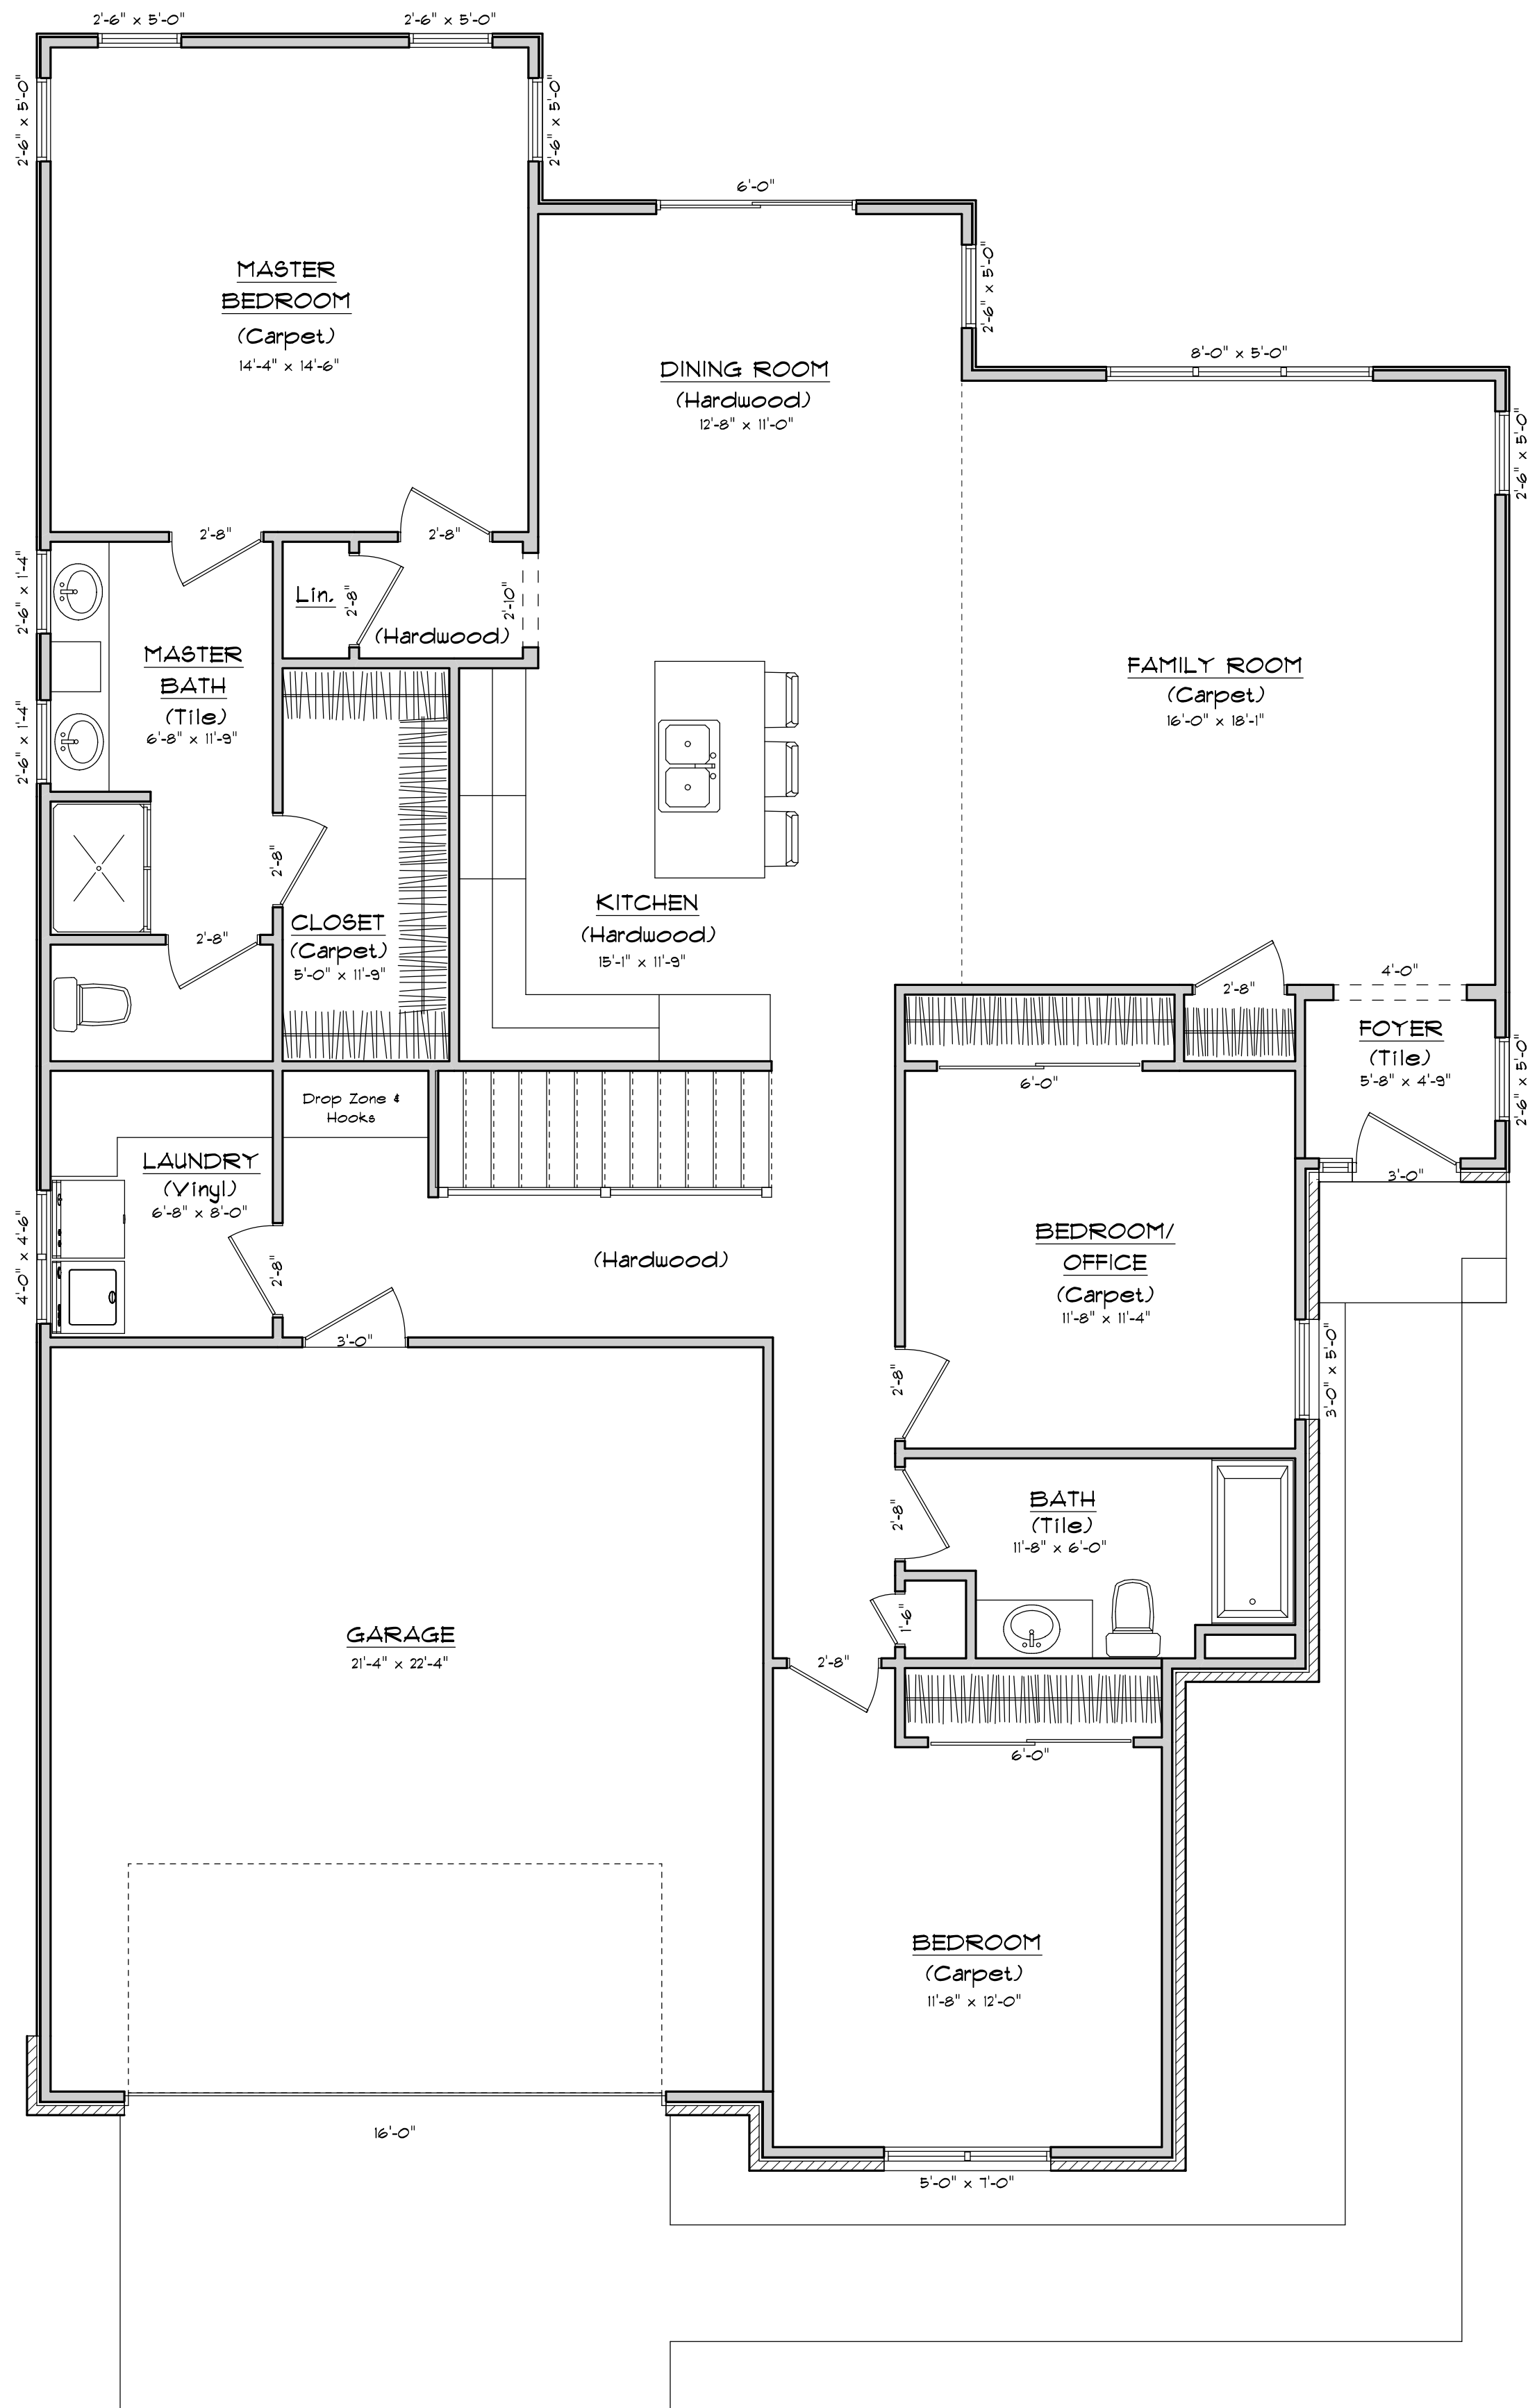

PLAN TYPE E - The Nantucket
 First Floor Plan with Crawl Space 1796 sq. ft.

PLAN TYPE E - The Nantucket
 First Floor Plan on Basement 1796 sq. ft.